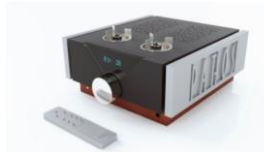

InControl Mk2, stereo preamplifier

Pure class A, fully balanced
Input: 2 balanced XLR, 4 unbalanced RCA
Output: 1 balanced XLR, 1 unbalanced RCA
S/PDIF and USB "B" type port digital inputs optional (**HiDac Mk2 required**)

Dimensions: unit 29 x 36 x 15,5 cm, package 30 x 40 x 17cm - Weight: net 18 Kg, gross 19 Kg

Acabado panel lateral: padouk wood or black front panel;

(each)

7.417€