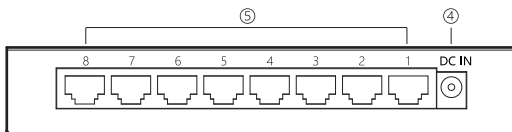

Bonn N8

Audio Grade
8 Port Gigabit Ethernet Switch

Package Contents

Bonn N8

Power Adaptor

Ethernet Cable

Front Panel & Back Panel

① Power

Green light on when powered on

② Alarm

RED light on when error is detected.

③ LINK / ACT

Light on when port link up, flash when activity.

• Operating as 1000 Mbps connection: **Green**

• Operating as 100 Mbps connection: **Amber**

④ DC IN

5V DC at 1A max. (5.5mm x 2.1mm, tip carries +5V)

⑤ 1 - 8

Audio Grade GbE Ethernet Ports.

• Port 1: Connect to LAN (Local Area Network).

• Port 2 - 8: Connect to audio devices.

Start to Use

Power Adaptor → DC IN / AC outlet on the wall