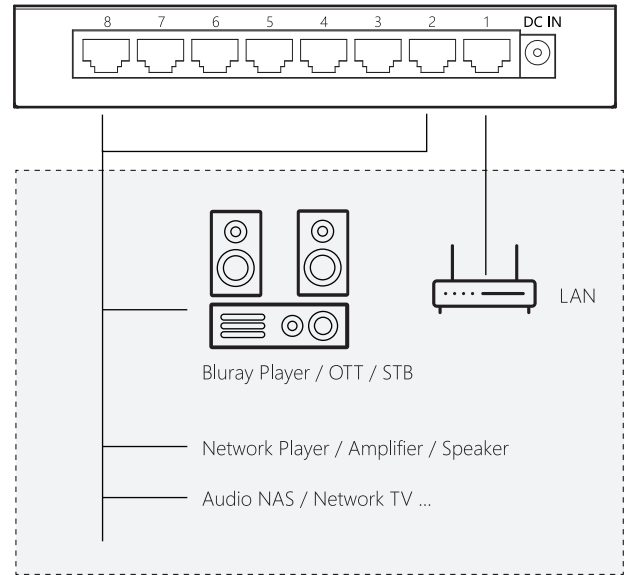

Port 1 - 8 → LAN / Audio Devices