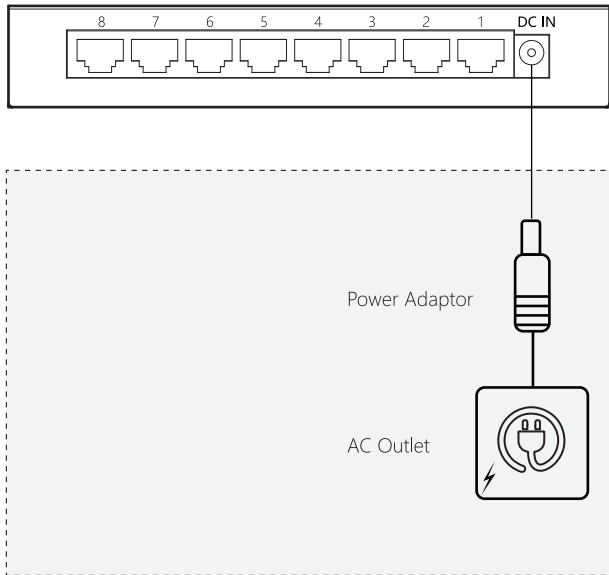

Green light on when powered on

② Alarm

RED light on when error is detected.

③ LINK / ACT

Light on when port link up, flash when activity.

• Operating as 1000 Mbps connection: **Green**

• Operating as 100 Mbps connection: **Amber**

④ DC IN

5V DC at 1A max. (5.5mm x 2.1mm, tip carries +5V)

⑤ 1 - 8

Audio Grade GbE Ethernet Ports.

• Port 1: Connect to LAN (Local Area Network).

• Port 2 - 8: Connect to audio devices.

Start to Use

Power Adaptor → DC IN / AC outlet on the wall